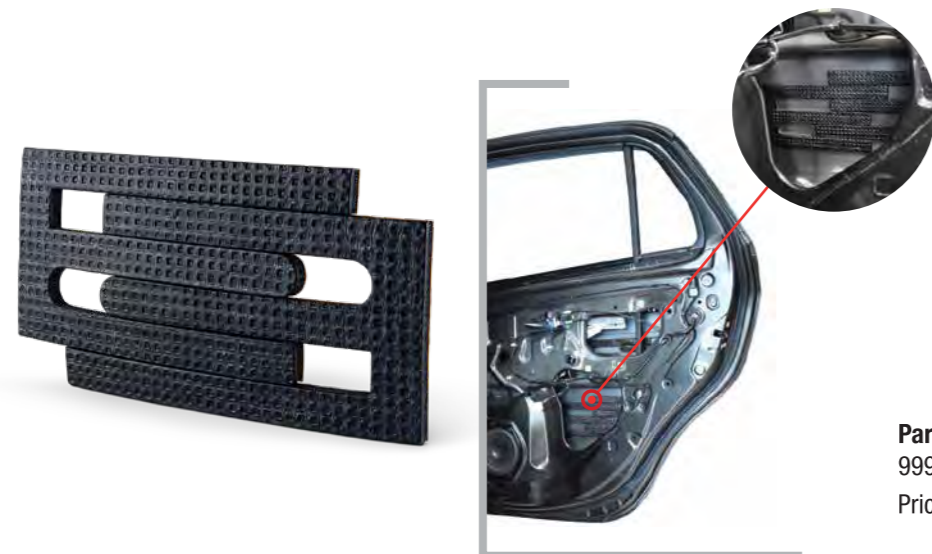

Vibratile

- Absorbs noise from outside.
- Solid sound during door closing.
- Enhance sound quality.
- Dampens panel vibration.
- Enhance driving comfort.
- Flexible installation.

Part Number
999-10160-00000
Price **WM : RM 285.00 EM : RM 289.00**

Cabin Filter (High Air-flow type)

- Reduces odour and particulates from entering car interior.
- A layer of electrostatic filter media traps dust for high airflow.
- Anti-microbial.

Part Number: 999-40014-40000
Price **WM : RM 33.00 EM : RM 34.00**

Headlamp Cleaner

- Keeps headlamps clean and shining at its brightest.

Part Number: 999-52000-60000
Price **WM : RM 10.50 EM : RM 11.00**