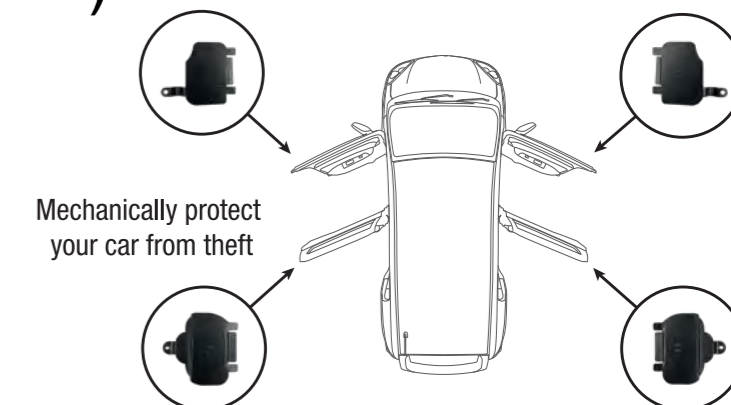

Price
WM : RM 145.00
EM : RM 146.00

Mechanically protect your car from theft

ADD-ONS

GearUp® FOR HIGH QUALITY ACCESSORIES.

Visual is for illustration purposes only.

Sun Shades

Keeps the interior cool and protected from the sun.