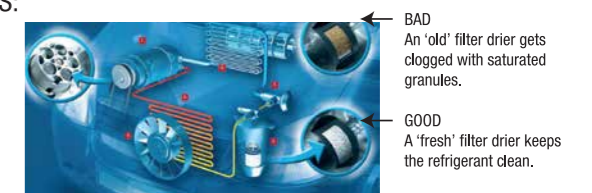

Evaporator Cleaner

Cleans air conditioners by eliminating mould, bacteria, odour and other harmful micro-organisms.

Part Number
999-52000-70000

Price
WM : RM 80.00
EM : RM 81.00

HOW IT WORKS:

Refrigerants must be recharged regularly to maintain compressor at its best performance.

Over a period of time, a dirty filter can lead to mould and poor air quality.

The Perodua Evaporator Cleaner cleans and restores the filter.

Throttle Body Cleaner

- Cleans dirt, gum and varnish from the throttle body and intake port area.
- Lubricates the throttle plate.
- Restores air flow performance for smoother idling.