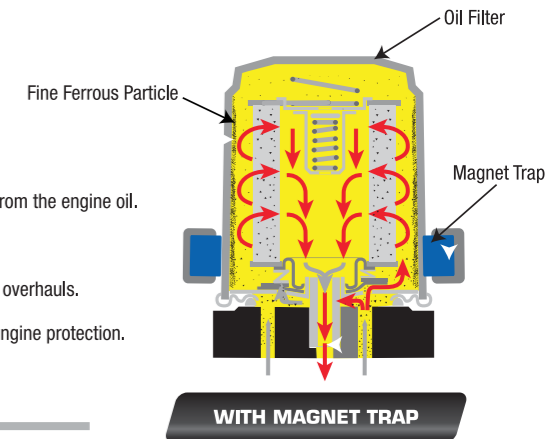

Injector Cleaner

Breaks down carbon build-up to keep your engine running smoothly.

Part Number
999-53000-00001

Price
WM : RM 24.00
EM : RM 25.00

HOW IT WORKS:

- Remove deposits accumulated inside an engine (injection nozzles, combustion chambers, intake valves & spark plugs).
- Prevent poor combustion.
- Restore engine performance.
- Contain Friction Modifier (FM) which enables smoother piston movement.
- Protect engine from frictional wear.

Evaporator Cleaner

Cleans air conditioners by eliminating mould, bacteria, odour and other harmful micro-organisms.

Part Number
999-52000-70000

Price
WM : RM 80.00
EM : RM 81.00