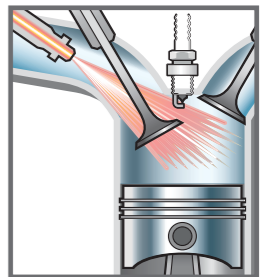

HOW IT WORKS:

- Remove deposits accumulated inside an engine (injection nozzles, combustion chambers, intake valves & spark plugs).
- Prevent poor combustion.
- Restore engine performance.
- Contain Friction Modifier (FM) which enables smoother piston movement.
- Protect engine from frictional wear.