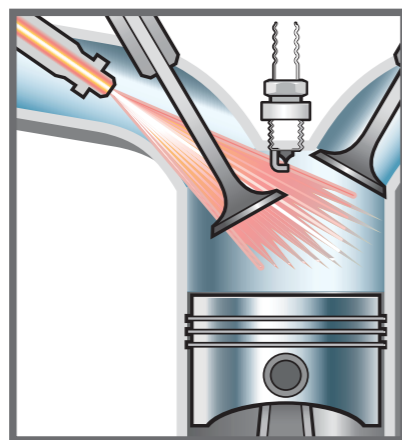

HOW IT WORKS:

- Removes deposits accumulated inside an engine (injection nozzles, combustion chambers, intake valves & spark plugs).
- Prevents poor combustion.
- Restores engine performance.
- Contains Friction Modifier (FM) which enables smoother piston movement.
- Protects engine from frictional wear.

Throttle Body Cleaner

- Cleans dirt, gum and varnish from the throttle body and intake port area.
- Lubricates the throttle plate.
- Restores air flow performance for smoother idling.

Part Number
999-52000-81000
Price
WM : RM 36.00
EM : RM 37.00