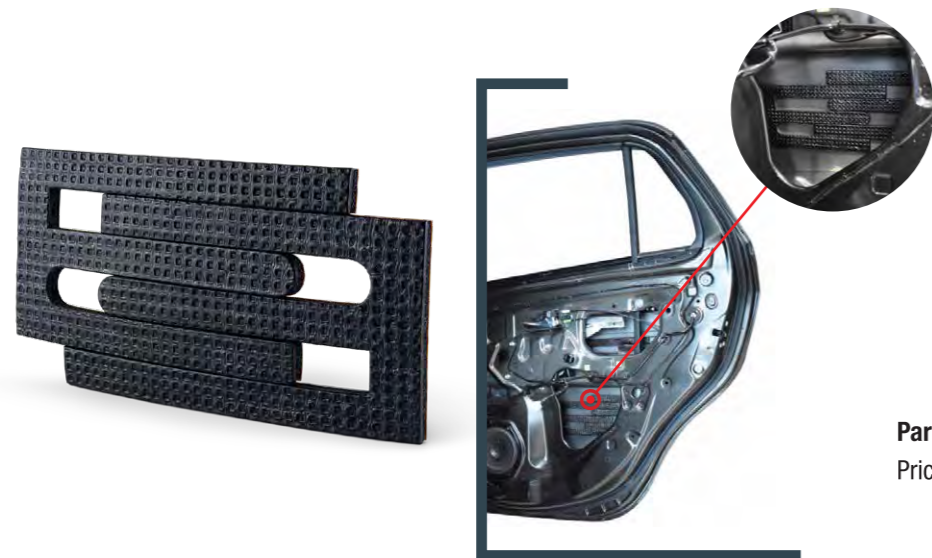

Vibratile

- Absorbs noise from outside.
- Solid sound during door closing.
- Enhances sound quality.
- Dampens panel vibration.
- Enhances driving comfort.
- Flexible installation.

Part Number: 999-10160-00000
Price **WM : RM 285.00** **EM : RM 289.00**

Cabin Filter (High Air-flow type)

- Reduces odour and particulates from entering car interior.
- A layer of electrostatic filter media traps dust for high airflow.
- Anti-microbial.

Part Number: 999-40014-40000
Price **WM : RM 33.00** **EM : RM 34.00**