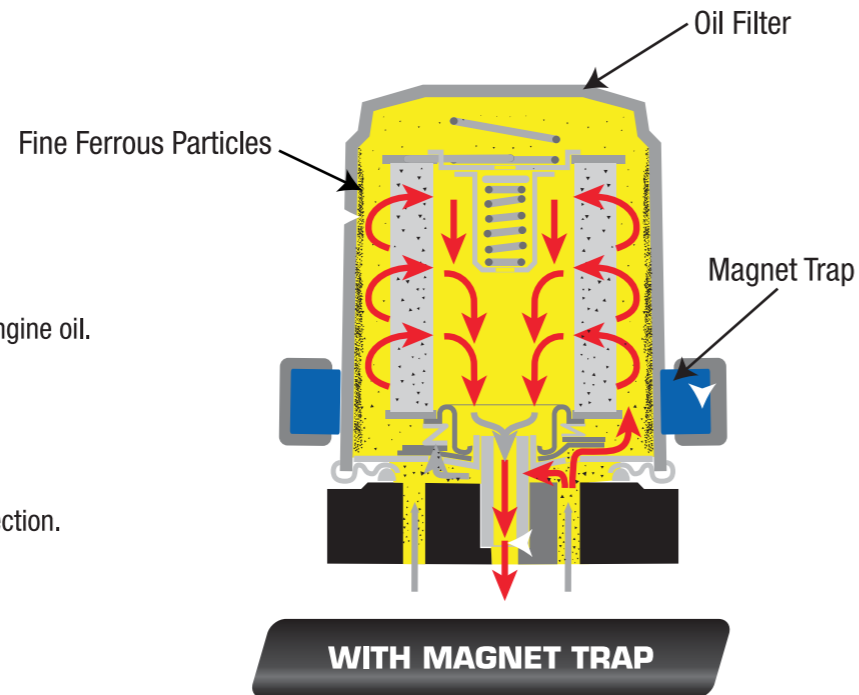

Magnet Trap

Keeps engine oil cleaner and protects engine.

Part Number
999-40016-10000
Price
WM : RM 57.00
EM : RM 58.00