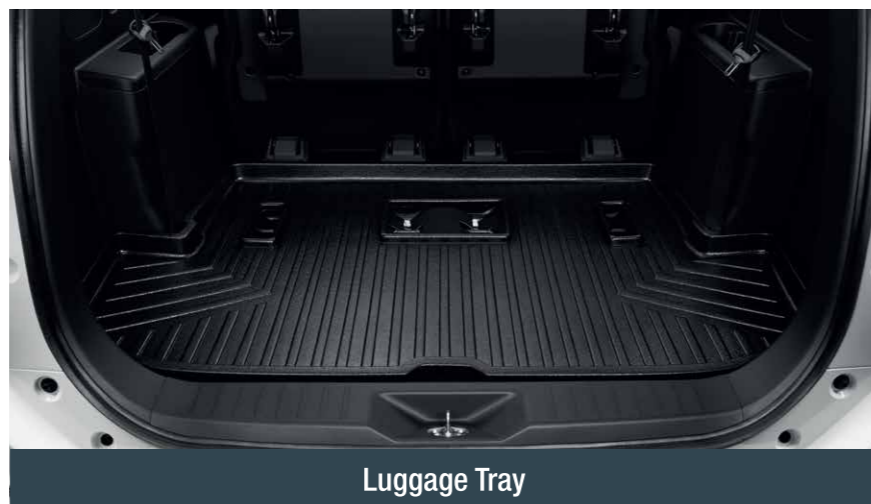

## Utility Package

Enhance your Aruz with practical features for the road ahead.

**Part Number**  
999-38R16-00000

**WM : RM 450.00**  
**EM : RM 459.00**

Door Visors

Coil Mats

Luggage Tray