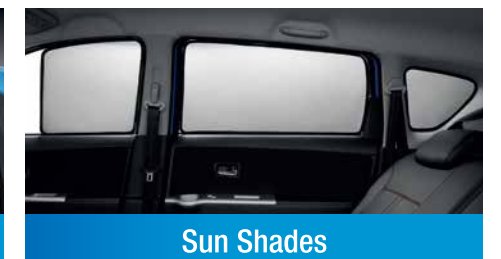

10% LESS
than buying each item individually

Chrome Front Grille Garnish

Chrome Window Garnish

FRONT

REAR

Chrome Scuff Plates

Door Visors

Sun Shades