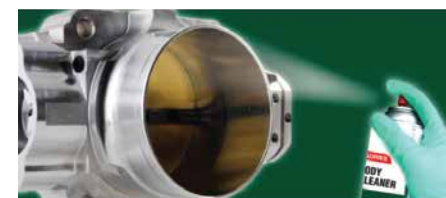

BEFORE (Throttle body condition after 60,000 km)