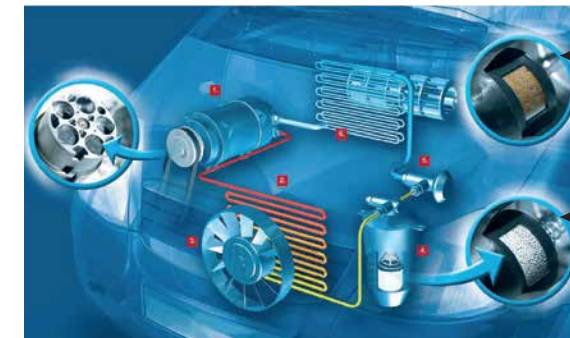

Evaporator Cleaner

Cleans air conditioners by eliminating mould, bacteria, odour and other harmful micro-organisms.

Part Number
999-52000-70000

Price
WM : RM 80.00
EM : RM 81.00

HOW IT WORKS:

Refrigerants must be recharged regularly to maintain compressor at its best performance.

Over a period of time, a dirty filter can lead to mould and poor air quality.

The Perodua Evaporator Cleaner cleans and restores the filter.

Injector Cleaner

Breaks down carbon build-up to keep your engine running smoothly.