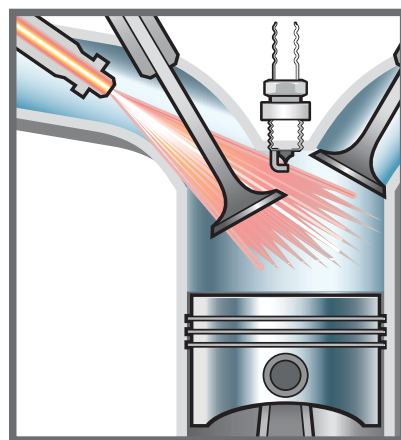

HOW IT WORKS:

- Removes deposits accumulated inside an engine (injection nozzles, combustion chambers, intake valves & spark plugs).
- Prevents poor combustion.
- Restores engine performance.
- Contains Friction Modifier (FM) which enables smoother piston movement.
- Protects engine from frictional wear.

Throttle Body Cleaner

- Cleans dirt, gum and varnish from the throttle body and intake port area.
- Lubricates the throttle plate.
- Restores air flow performance for smoother idling.

Part Number
999-52000-81000

Price
WM : RM 36.00
EM : RM 37.00