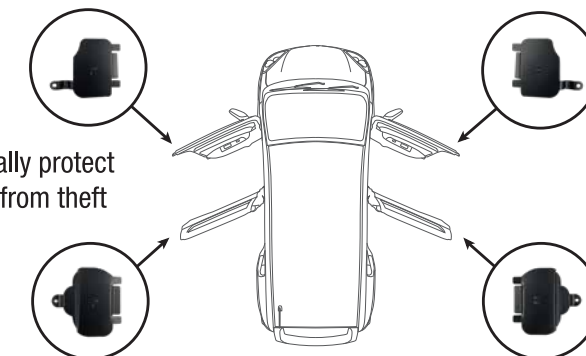

Anti-theft Bracket (4-in-1)

Equipped with 4 vital theft-prevention features.

Part Number
999-10130-10000

Price
WM : RM 202.00
EM : RM 204.00

Mechanically protect your car from theft