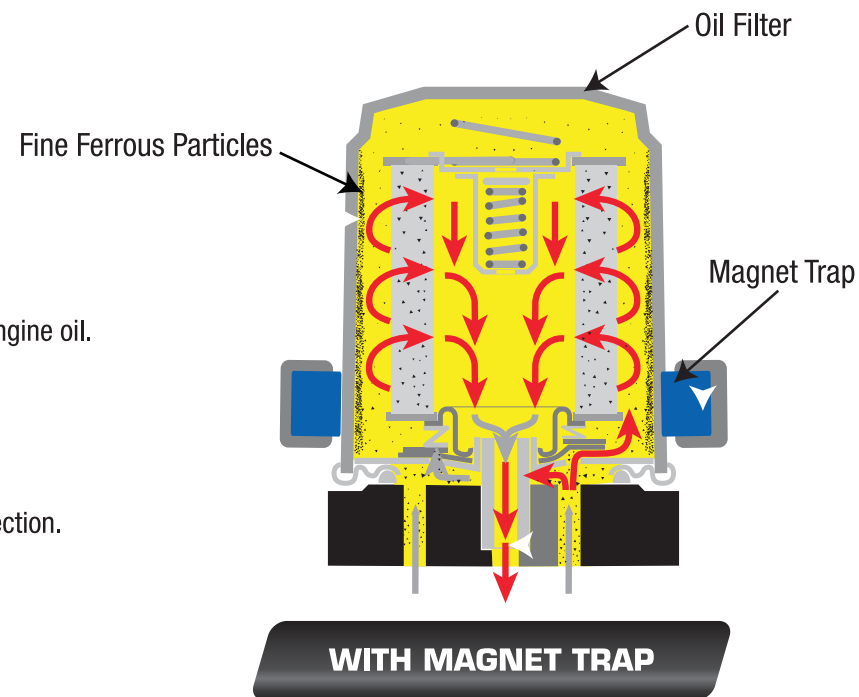

Magnet Trap

Keeps engine oil cleaner and protects engine.

Part Number
999-40016-10000

Price
WM : RM 57.00
EM : RM 58.00